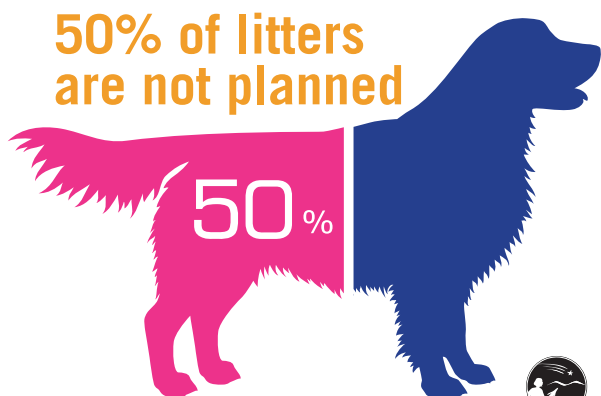

Statistics provided by The National Council on Pet Population, Study and Policy.

79% of people DON'T KNOW when to fix their pets

The best time to fix your pet is by **4 months** to prevent accidental litters **spay & neuter early.**

10 million animals enter overcrowded shelters every year.

Euthanasia kills more companion animals than any other disease.

spay & neuter early.

Statistic provided by the American Pet Products Association