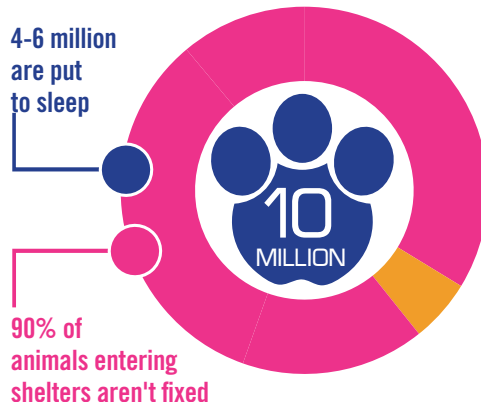

Statistics provided by The National Council on Pet Population, Study and Policy.

79% of people DON'T KNOW when to fix their pets

The best time to fix your pet is by **4 months** to prevent accidental litters **spay & neuter early.**

10 million animals enter overcrowded shelters every year.

Euthanasia kills more companion animals than any other disease.

spay & neuter early.

Statistic provided by the American Pet Products Association