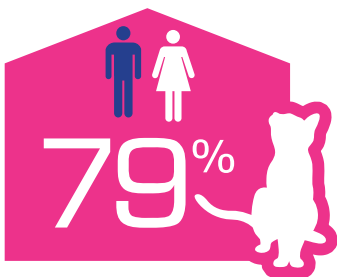

Dogs can have **2 litters a year**

Average number of litters a fertile dog can produce in one year: 2
Average number of puppies in a canine litter: 6-10.

Cats can have **3 litters a year**

Average number of litters a fertile cat can produce in one year: 3
Average number of kittens in a feline litter: 4-6

Statistics provided by The National Council on Pet Population, Study and Policy.

79% of people DON'T KNOW when to fix their pets

The best time to fix your pet is by **4 months** to prevent accidental litters **spay & neuter early.**